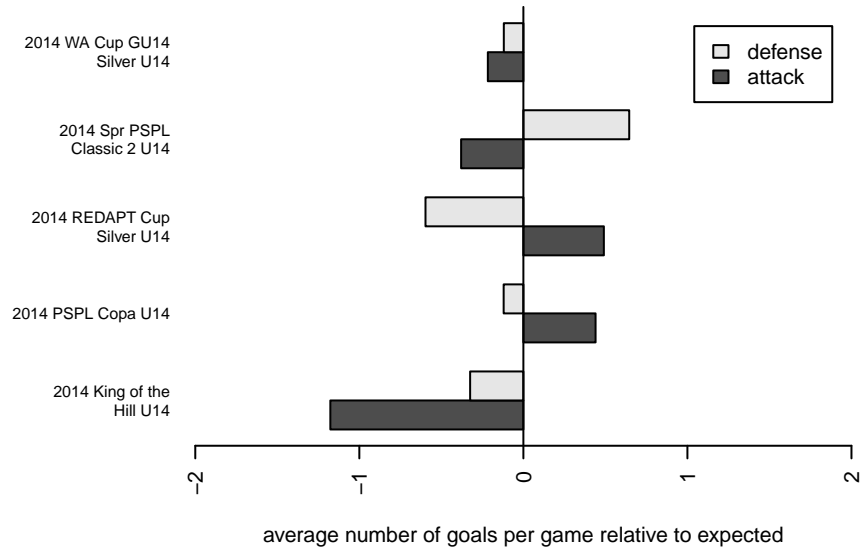

Performance relative to 13 month average