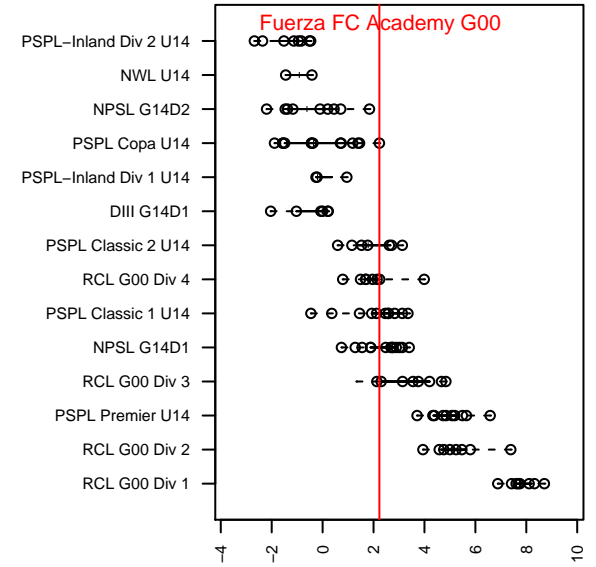

**attack and defense rating
relative to others at age
and all opponents in last 13 months**