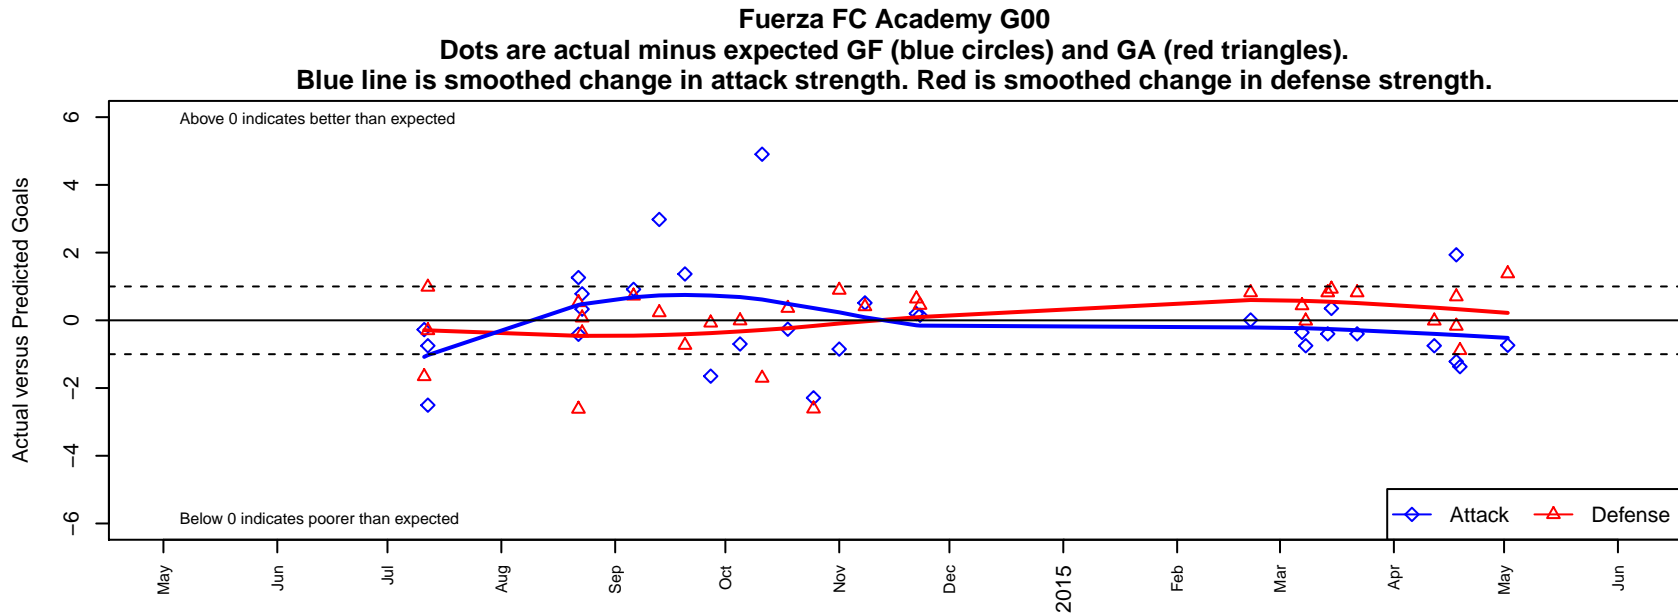

Fuerza FC Academy G00

Fuerza FC
 Marysville, WA
 G00 total strength=1124
 attack=2.47 defense=3.81
 fall league = PSPL Copa U14
 spr league = Spr PSPL Classic 2 U14

alt names used:
 Fuerza Academy
 Fuerza FC Academy G00
 FUERZA FC ACADEMY G00 (WA)
 FUERZA FC ACADEMY G00 (WA)

Venues played:
 2014 King of the Hill U14
 2014 REDAPT Cup Silver U14
 2014 PSPL Copa U14
 2014 Spr PSPL Classic 2 U14
 2014 WA Cup GU14 Silver U14

**attack and defense variance (black dot)
relative to other teams
and top 10 in region**